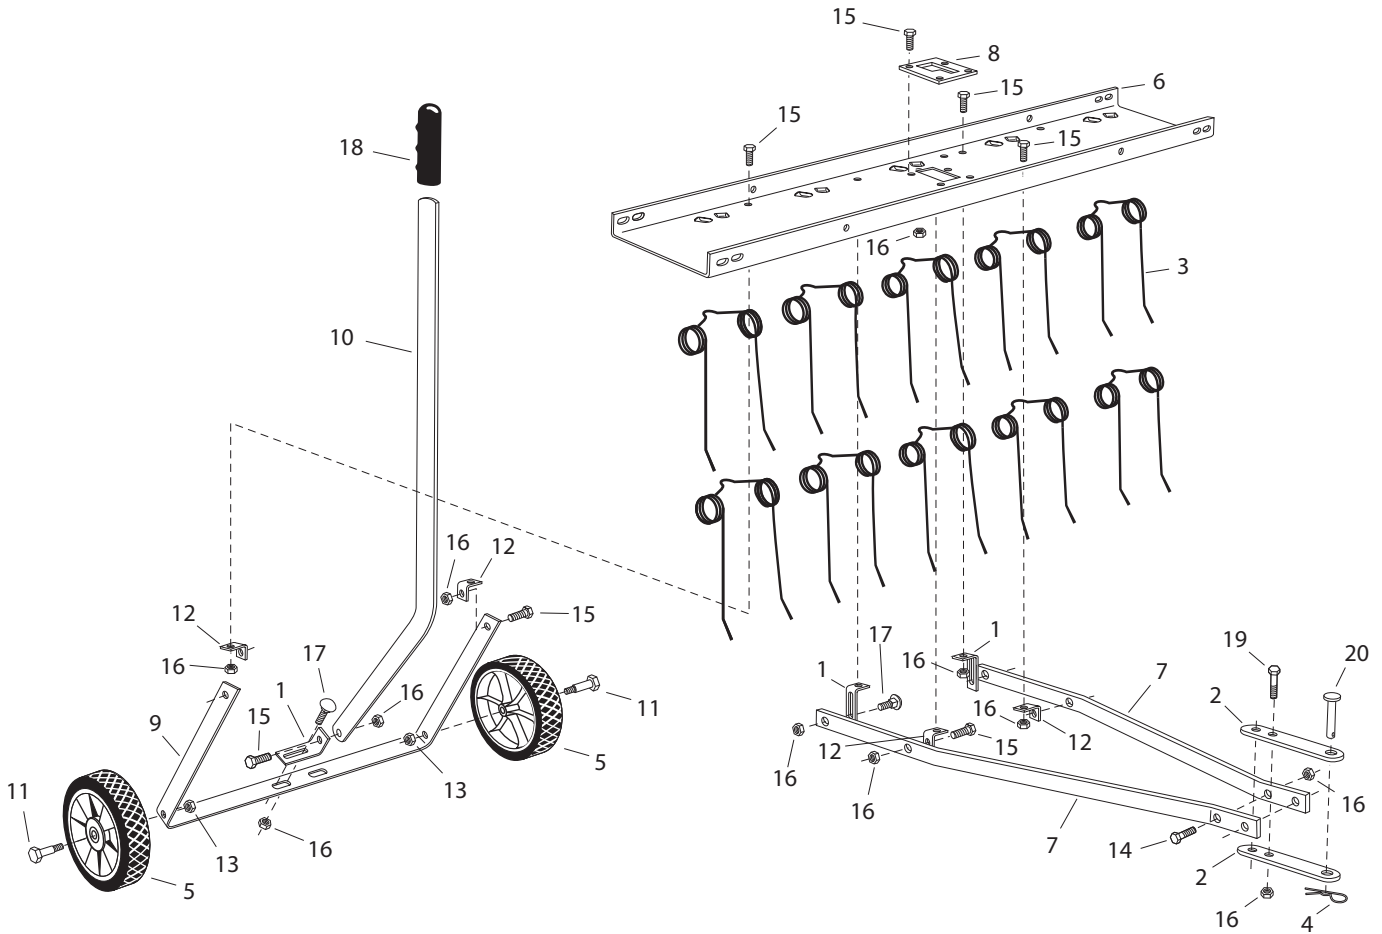

TINE DE-THATCHER REPAIR PARTS

MODEL NO's. 45-02941 (40") & 45-02951 (48")

REF	PART NO.	QTY		DESCRIPTION	REF	PART NO.	QTY		DESCRIPTION
		40"	48"				40"	48"	
1	23442	3	3	Hitch Arm Mount Bracket	11	43029	2	2	Shoulder Bolt
2	23981	2	2	Hitch Bracket	12	23826	4	4	Angle Bracket
3	43783	10	12	Spring Tine	13	HA21362	2	2	Nylock Nut, 3/8"
4	43343	1	1	Hair Cotter Pin, 1/8"	14	43840	2	2	Hex Bolt, 5/16 x 1-1/4"
5	43021	2	2	Wheel	15	43063	15	15	Hex Bolt, 5/16 x 1"
6	24836	1	—	Tine Shield (40")	16	47810	23	23	Nylock Nut, 5/16"
	24854	—	1	Tine Shield (48")	17	44326	4	4	Carriage Bolt, 5/16 x 1"
7	23914	2	2	Hitch Mount Arm	18	43943	1	1	Grip
8	24594	1	1	Lift Plate	19	44180	2	2	Hex Bolt, 5/16 x 2"
9	24595	1	1	Axle Bracket	20	47623	1	1	Hitch Pin, 3/8"
10	24596	1	1	Lift Handle		48290	1	1	Owner's Manual